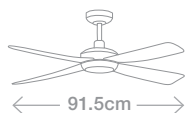

Fanaway Evora

The Fanaway Evora from FANAWAY® merges style with functionality. When off, its fan blades retract to reveal a sleek pendant light. Turning it on deploys the blades to circulate air efficiently. This design reduces dust accumulation and blends seamlessly into various interiors.

-  White
-  Black
-  Brushed chrome

Remote sold separately

| | | | | | |
|-----------------------------------|-----------------------------|--|--------------------------------------|--|--|
| SKU 212982 212981 212980 | Fan size 36" (91.5cm) | Current (AC/DC) AC | Airflow (m ³ /min) 120 | Suitability Indoor | Blade material Acrylic |
| | Speeds 3 | Control Wall control | Light / Wattage E27 / 2 x 20W | Globe included No | Motor wattage 50W |
| | Ceiling pitch 15 degrees | Extension rod 900mm White – 210544 Black – 212938 BC – 210545 | Extension rod 1800mm N/A | Wi-Fi compatible Smart remote kit sold separately | Warranty 2+1 yr in home 7 year motor replacement |